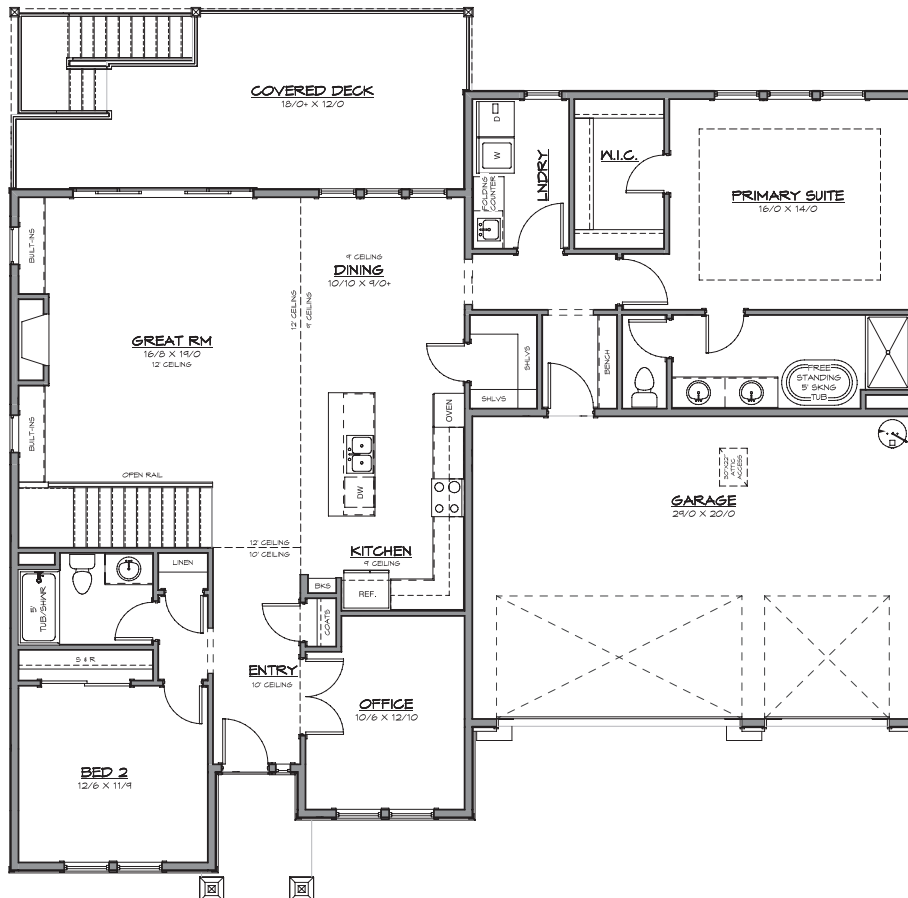

GENERATION HOMES
N O R T H W E S T

The Lakeshore

FARMHOUSE 2826

- 2018 New Homes Tour "Most Livable Floor Plan"
- 2017 Clark County BIA Builder of the Year
- 2017 Clark County Parade of Homes Winner "Best in Show"
- Building Excellence Award 2017 - Best New Home \$350,000 - \$500,000

GENERATION HOMES
N O R T H W E S T

Total SqFt: 2826

Bedrooms: 4

Bathrooms: 3

Garage: 3-car