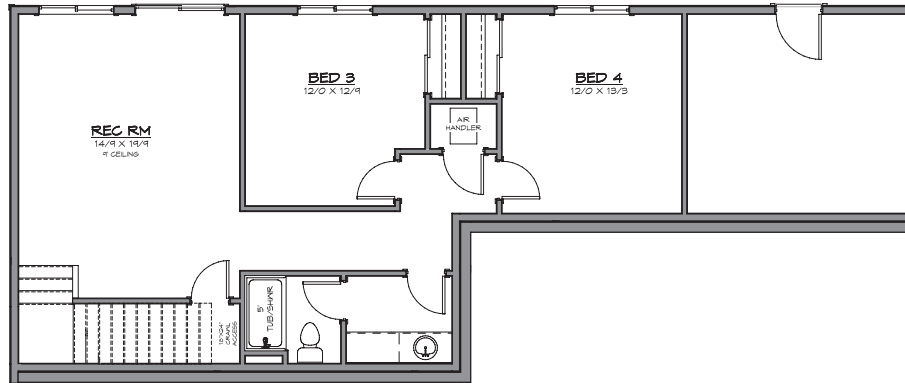

GENERATION HOMES
N O R T H W E S T

The Lakeshore

FARMHOUSE 2826

- 2018 New Homes Tour "Most Livable Floor Plan"
- 2017 Clark County BIA Builder of the Year
- 2017 Clark County Parade of Homes Winner "Best in Show"
- Building Excellence Award 2017 - Best New Home \$350,000 - \$500,000

GENERATION HOMES
N O R T H W E S T

Total SqFt: 2826

Bedrooms: 4

Bathrooms: 3

Garage: 3-car