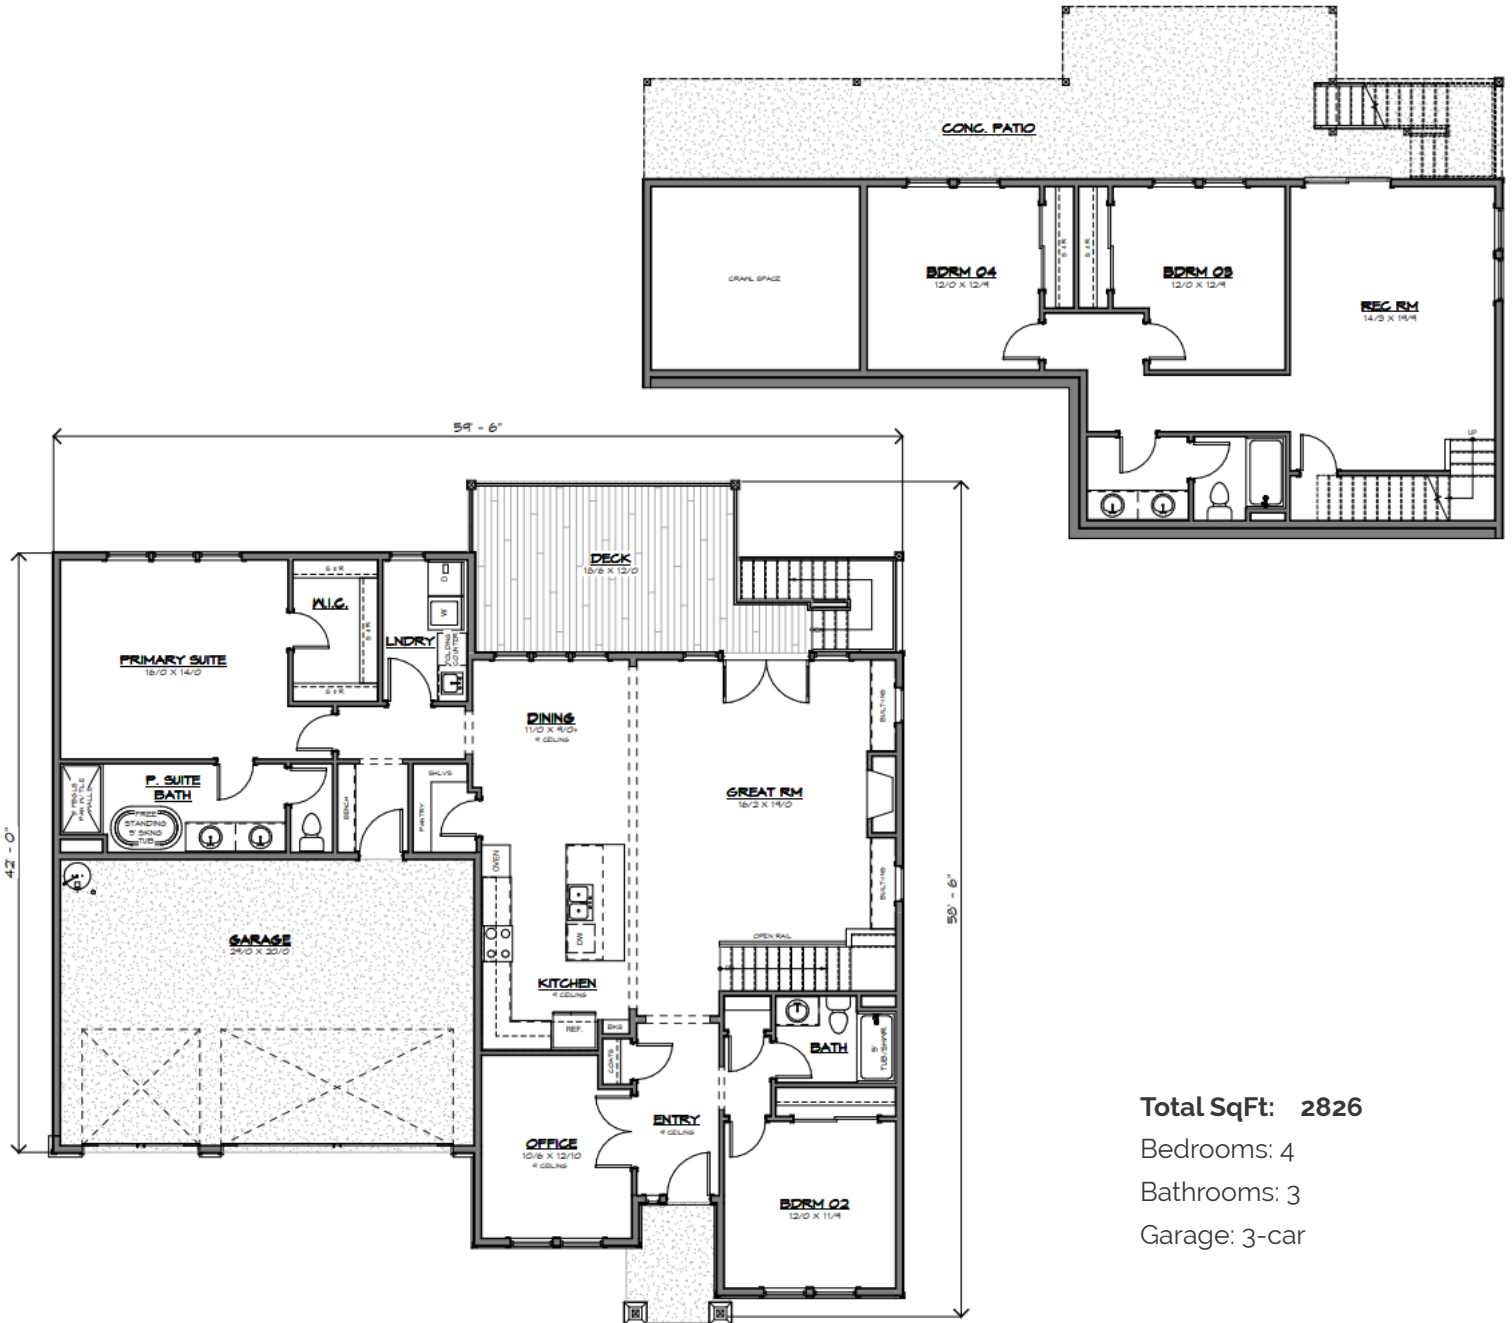

GENERATION HOMES
N O R T H W E S T

The Lakeshore

2826

- 2021 Building Excellence Award "Best New Home 750k-1M"
- 2021 New Homes Tour "Best of Show Under 750k"
- 2021 Clark County BIA Building "Excellence Award"
- 2021 Parade of Homes "Industry Choice" and People's Choice" Award
- 2019 Building Excellence Award "Best New Home \$800k-\$1M"
- 2018 New Homes Tour "Most Livable Floor Plan"

GENERATION HOMES
N O R T H W E S T

Total SqFt: 2826

Bedrooms: 4

Bathrooms: 3

Garage: 3-car

All content ©Generation Homes Northwest LLC.

All rights reserved. Reproduction without the express written consent of the copyright owner is prohibited. All measurements, dimensions and floor plans are subject to change. Renderings may show optional features.