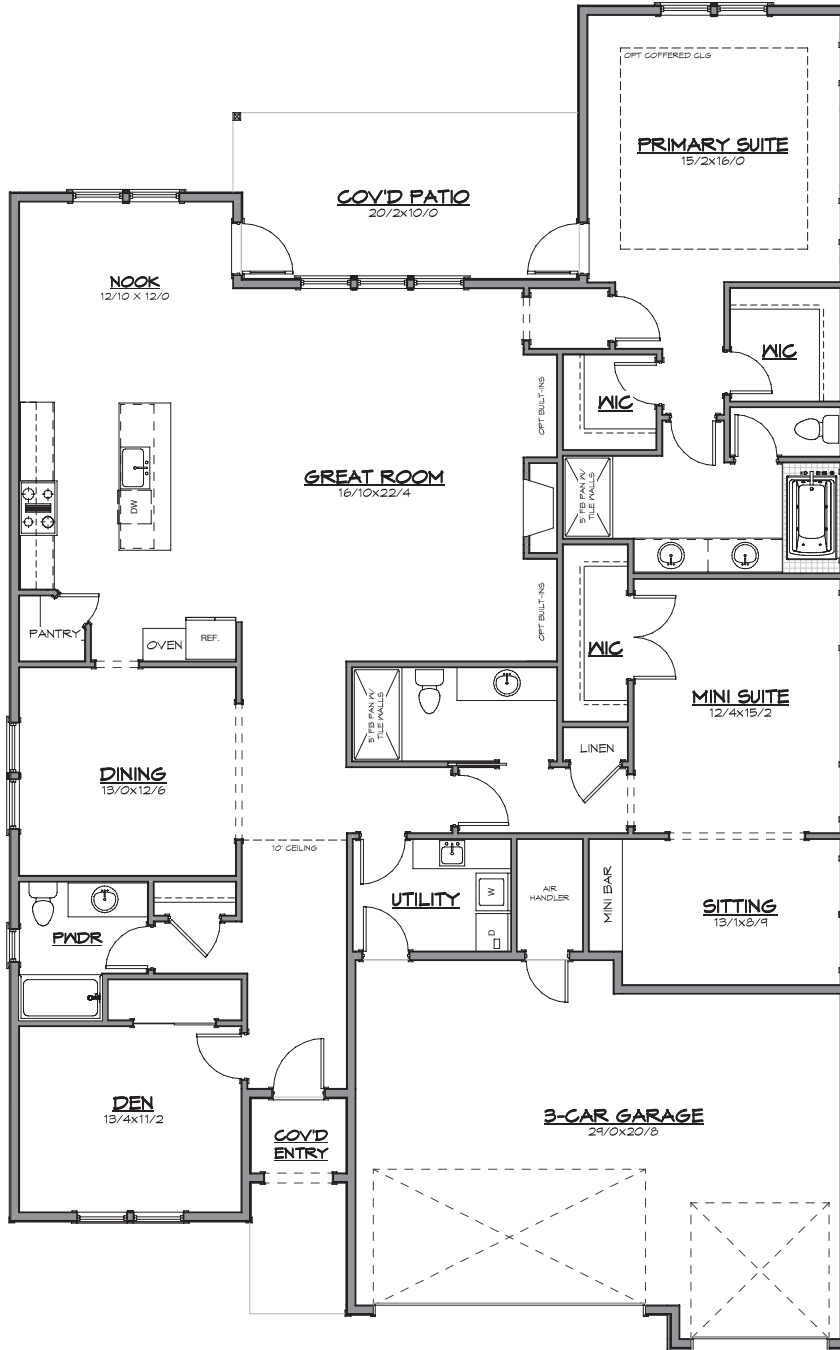

GENERATION HOMES
N O R T H W E S T

The Arlington

Multi-Generational Home 2662

- 2021 Building Excellence Award "Best New Home 750k-1M"
- 2021 New Homes Tour "Best of Show Under 750k"
- 2021 Clark County BIA Building "Excellence Award"
- 2021 Parade of Homes "Industry Choice" and People's Choice" Award
- 2019 Building Excellence Award "Best New Home \$800k-\$1M"
- 2018 New Homes Tour "Most Livable Floor Plan"

GENERATION HOMES
N O R T H W E S T

Total SqFt: 2662
 Bedrooms: 3
 Bath: 3
 Garage: 3-car