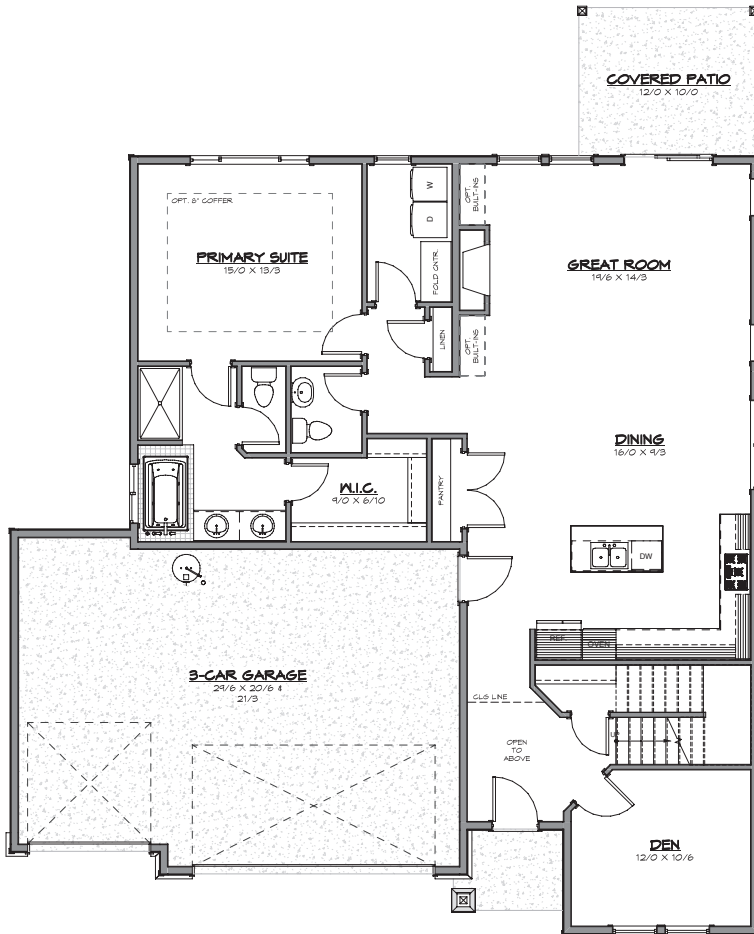

**GENERATION HOMES**  
N O R T H W E S T

52'-0"

**Total SqFt: 2556**

Bedrooms: 4 +Office

Bathrooms: 2.5

Bonus: Bonus Room

Garage: 3-car