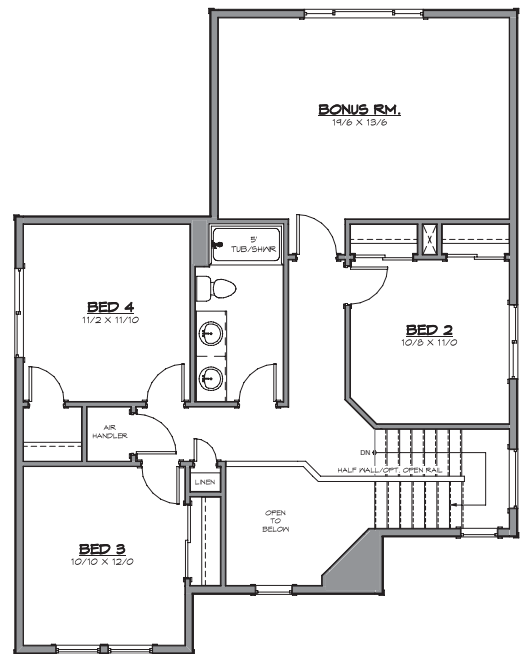

**GENERATION HOMES**  
N O R T H W E S T

52'-0"

**Total SqFt: 2556**

Bedrooms: 4 +Office

Bathrooms: 2.5

Bonus: Bonus Room

Garage: 3-car