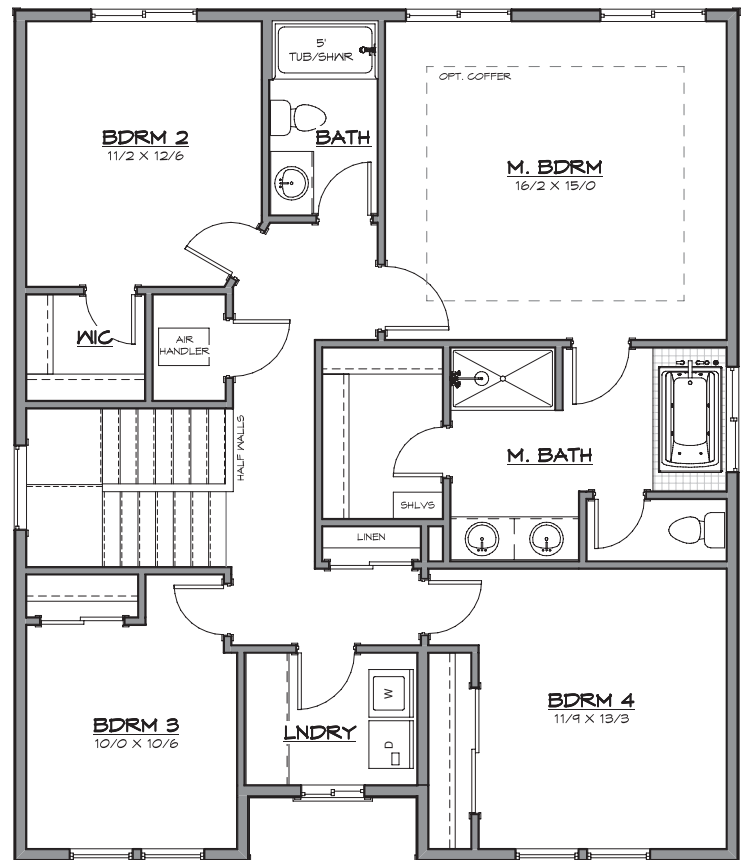

GENERATION HOMES
N O R T H W E S T

The Rockford

2290

- 2021 Building Excellence Award "Best New Home 750k-1M"
- 2021 New Homes Tour "Best of Show Under 750k"
- 2021 Clark County BIA Building "Excellence Award"
- 2021 Parade of Homes "Industry Choice" and "People's Choice" Award
- 2019 Building Excellence Award "Best New Home \$800k-\$1M"
- 2018 New Homes Tour "Most Livable Floor Plan"

GENERATION HOMES
N O R T H W E S T

Total SqFt: 2290

Bathrooms: 2.5

Bedrooms: 4 +Office

Garage: 2-car