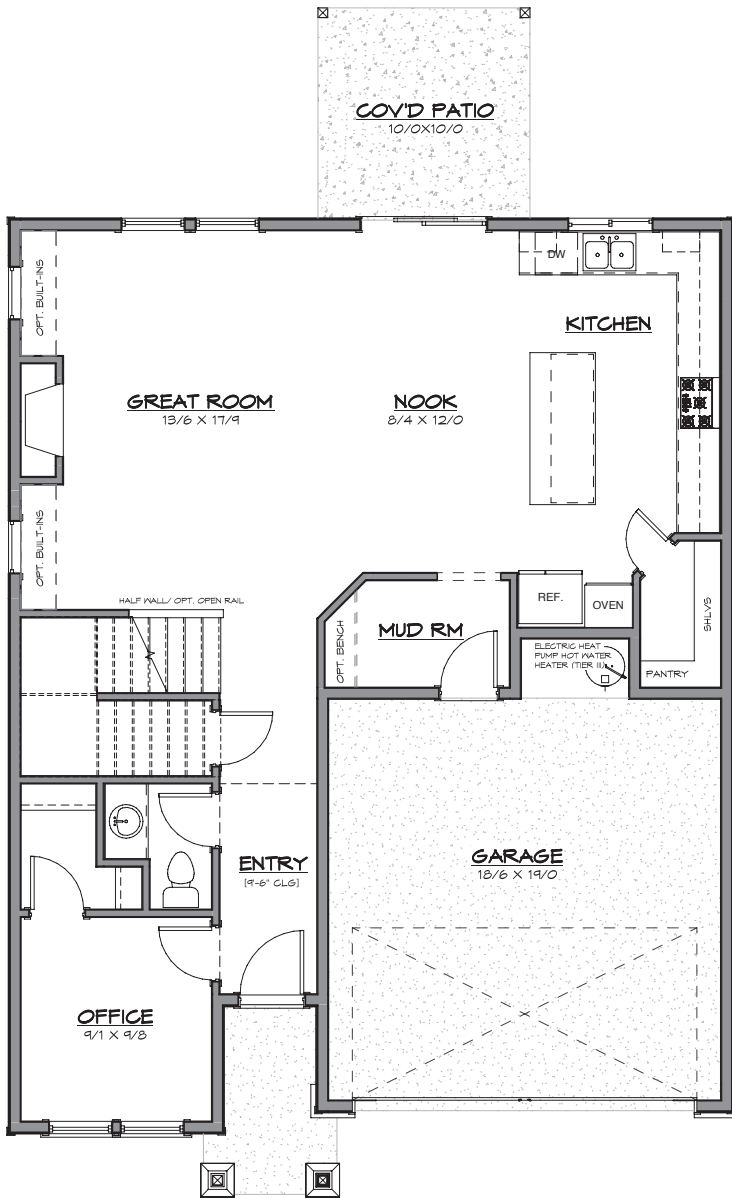

GENERATION HOMES
N O R T H W E S T

Total SqFt: 2290

Bathrooms: 2.5

Bedrooms: 4 +Office

Garage: 2-car