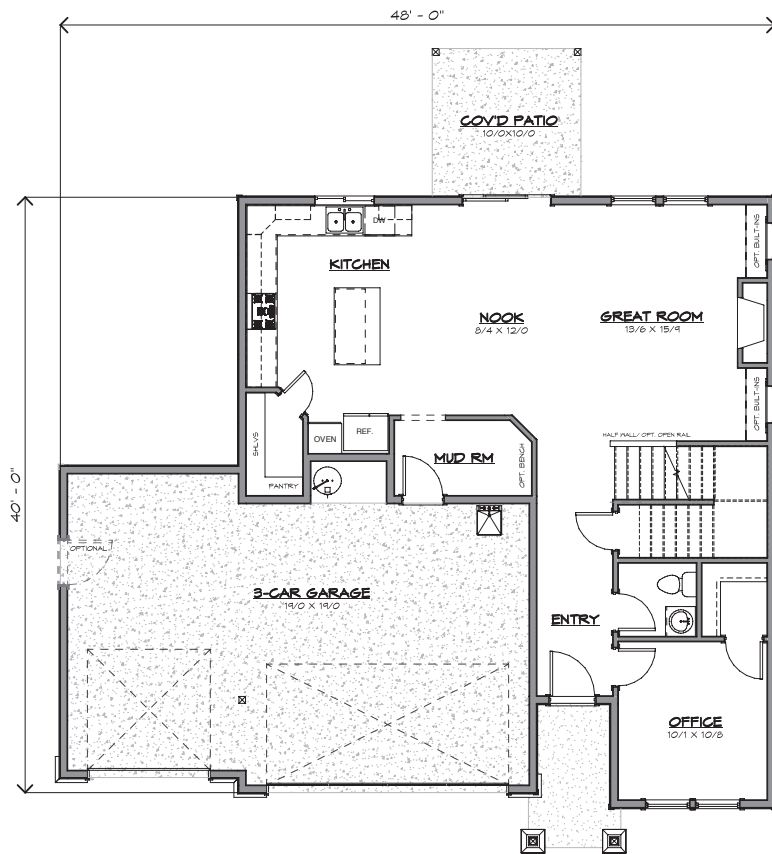

GENERATION HOMES
N O R T H W E S T

The Rockford

2276

- 2021 Building Excellence Award "Best New Home 750k-1M"
- 2021 New Homes Tour "Best of Show Under 750k"
- 2021 Clark County BIA Building "Excellence Award"
- 2021 Parade of Homes "Industry Choice" and "People's Choice" Award
- 2019 Building Excellence Award "Best New Home \$800k-\$1M"
- 2018 New Homes Tour "Most Livable Floor Plan"

GENERATION HOMES
N O R T H W E S T

Total SqFt: 2276
 Bedrooms: 4 + Office
 Bathrooms: 2.5
 Garage: 2-car