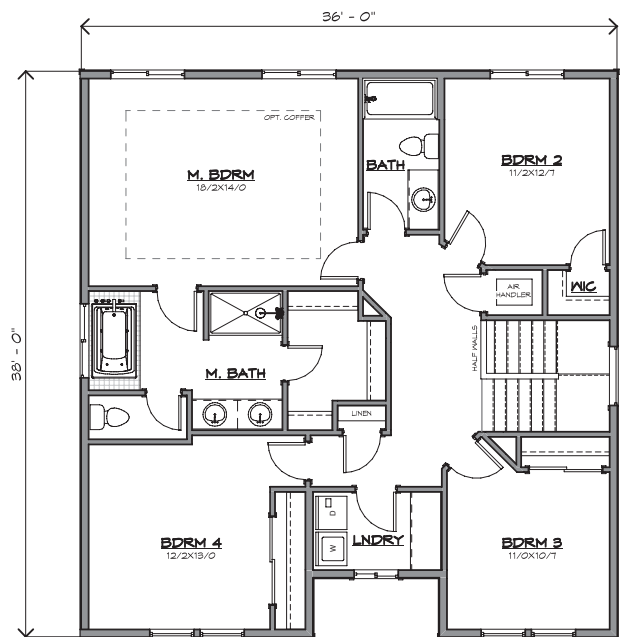

GENERATION HOMES
N O R T H W E S T

The Rockford

2276

- 2021 Building Excellence Award "Best New Home 750k-1M"
- 2021 New Homes Tour "Best of Show Under 750k"
- 2021 Clark County BIA Building "Excellence Award"
- 2021 Parade of Homes "Industry Choice" and "People's Choice" Award
- 2019 Building Excellence Award "Best New Home \$800k-\$1M"
- 2018 New Homes Tour "Most Livable Floor Plan"

GENERATION HOMES
N O R T H W E S T

Total SqFt: 2276
 Bedrooms: 4 + Office
 Bathrooms: 2.5
 Garage: 2-car