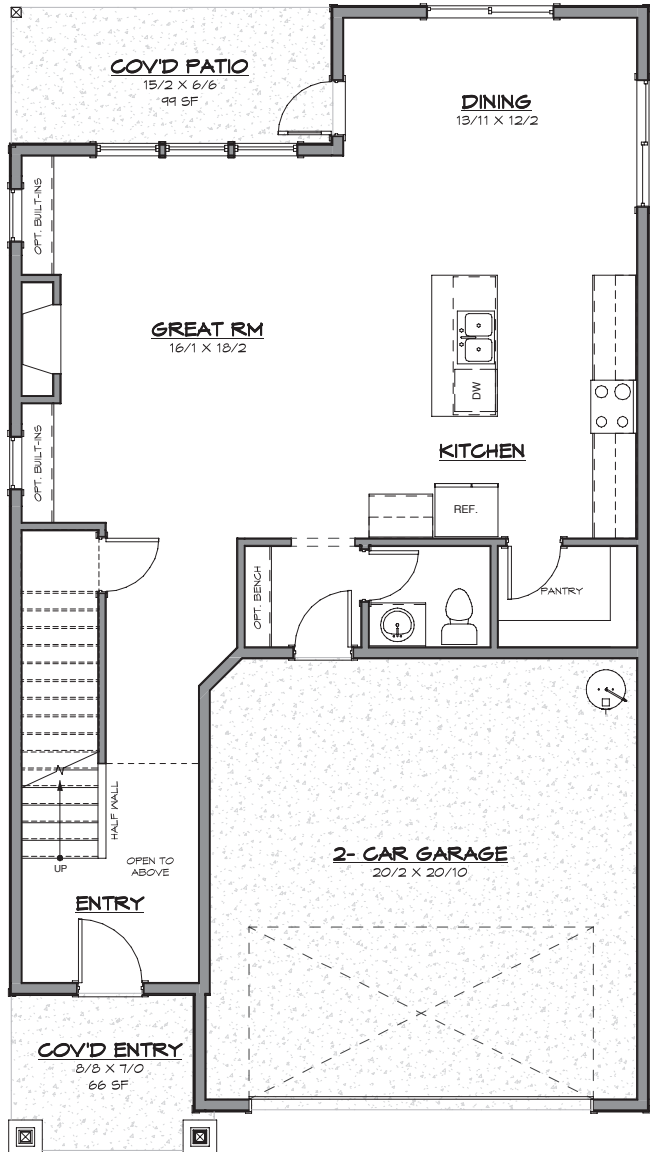

GENERATION HOMES
N O R T H W E S T

Total SqFt: 2269

Bedrooms: 3

Bathrooms: 2.5

Garage: 2-car