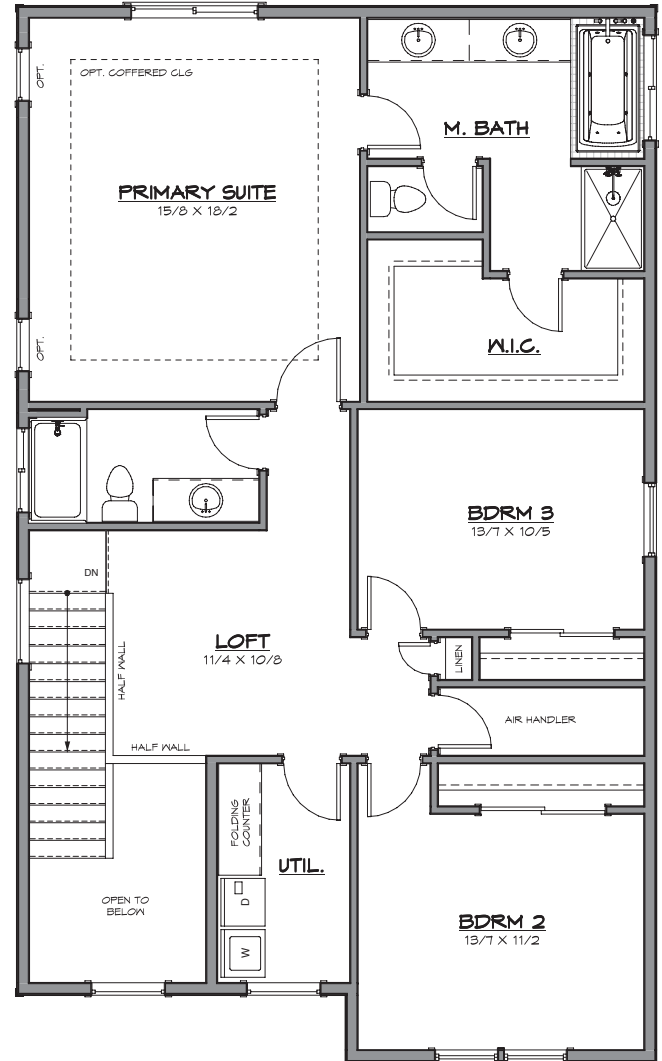

GENERATION HOMES
N O R T H W E S T

Total SqFt: 2269

Bedrooms: 3

Bathrooms: 2.5

Garage: 2-car