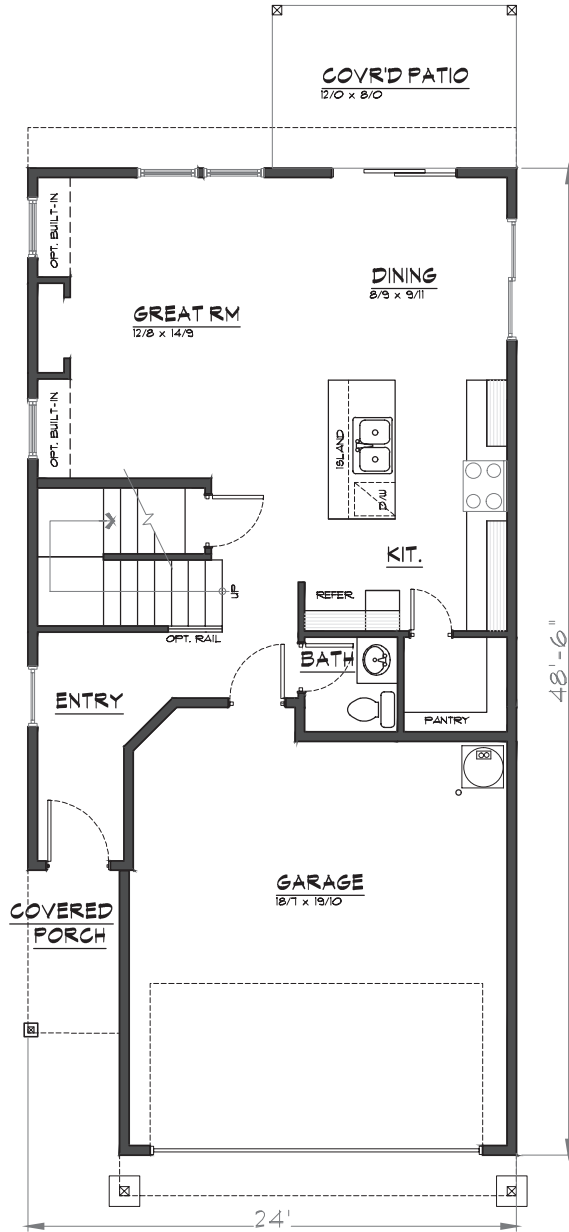

**GENERATION HOMES**  
N O R T H W E S T

**Total SqFt: 1855**      Bathrooms: 2.5  
Bedrooms: 4              Garage: 2-car