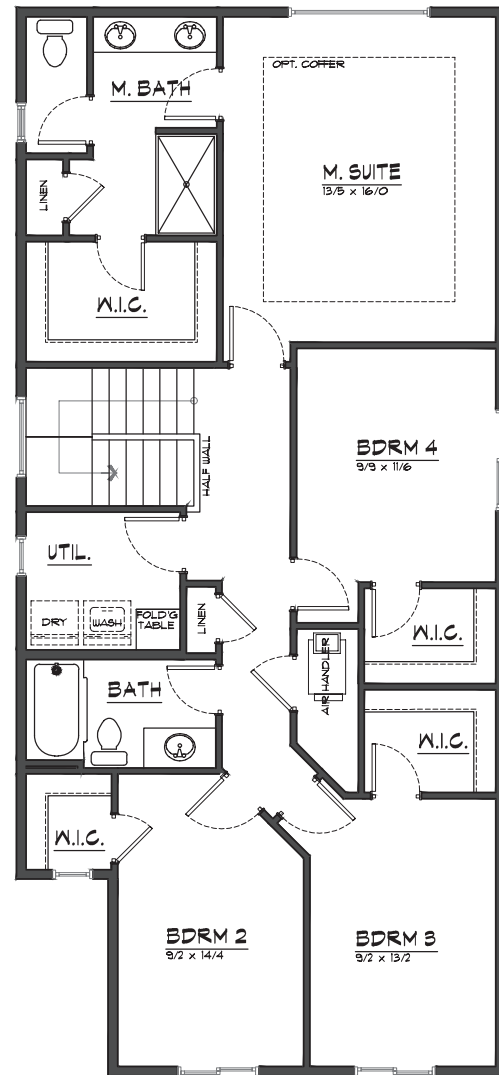

# The Stillwater

1855

- 2021 Building Excellence Award "Best New Home 750k-1M"
- 2021 New Homes Tour "Best of Show Under 750k"
- 2021 Clark County BIA Building "Excellence Award"
- 2021 Parade of Homes "Industry Choice" and "People's Choice" Award
- 2019 Building Excellence Award "Best New Home \$800k-\$1M"
- 2018 New Homes Tour "Most Livable Floor Plan"

**GENERATION HOMES**  
N O R T H W E S T

**Total SqFt: 1855**      Bathrooms: 2.5  
Bedrooms: 4              Garage: 2-car