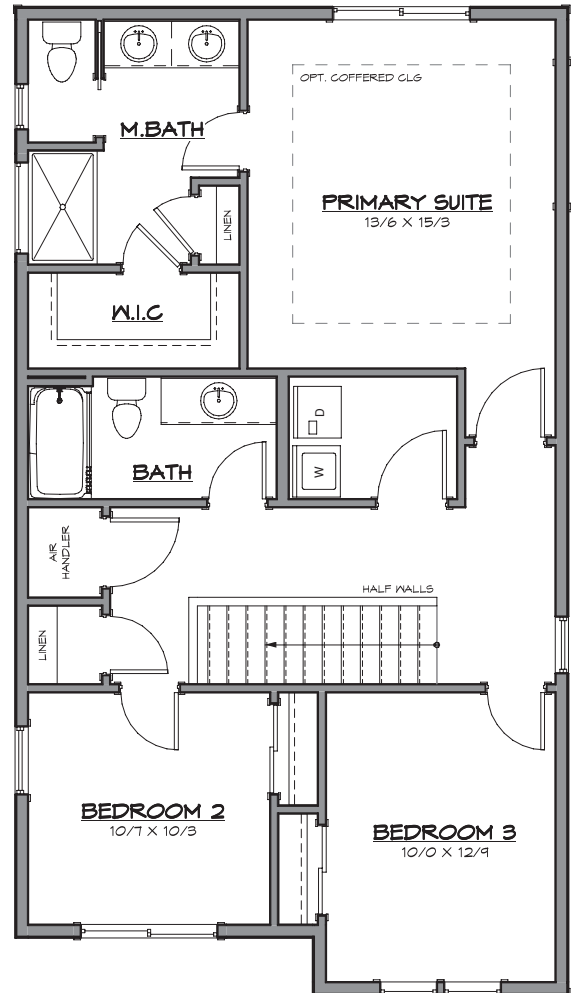

GENERATION HOMES
N O R T H W E S T

Total SqFt: 1644

Bathrooms: 2.5

Bedrooms: 3

Garage: 2-car