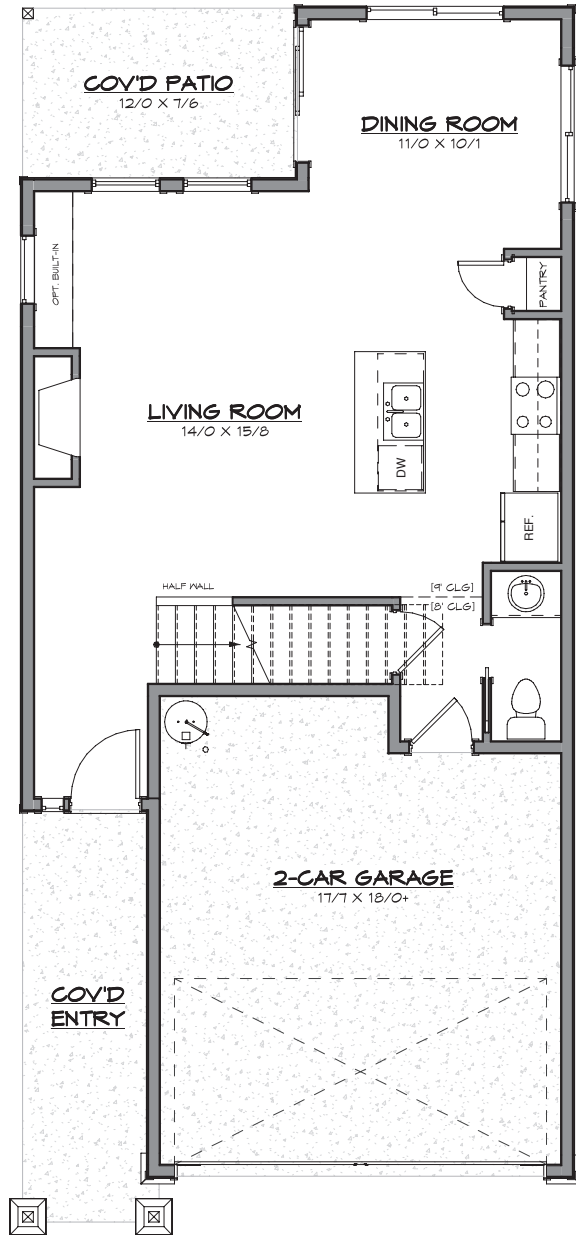

GENERATION HOMES
N O R T H W E S T

Total SqFt: 1644

Bathrooms: 2.5

Bedrooms: 3

Garage: 2-car