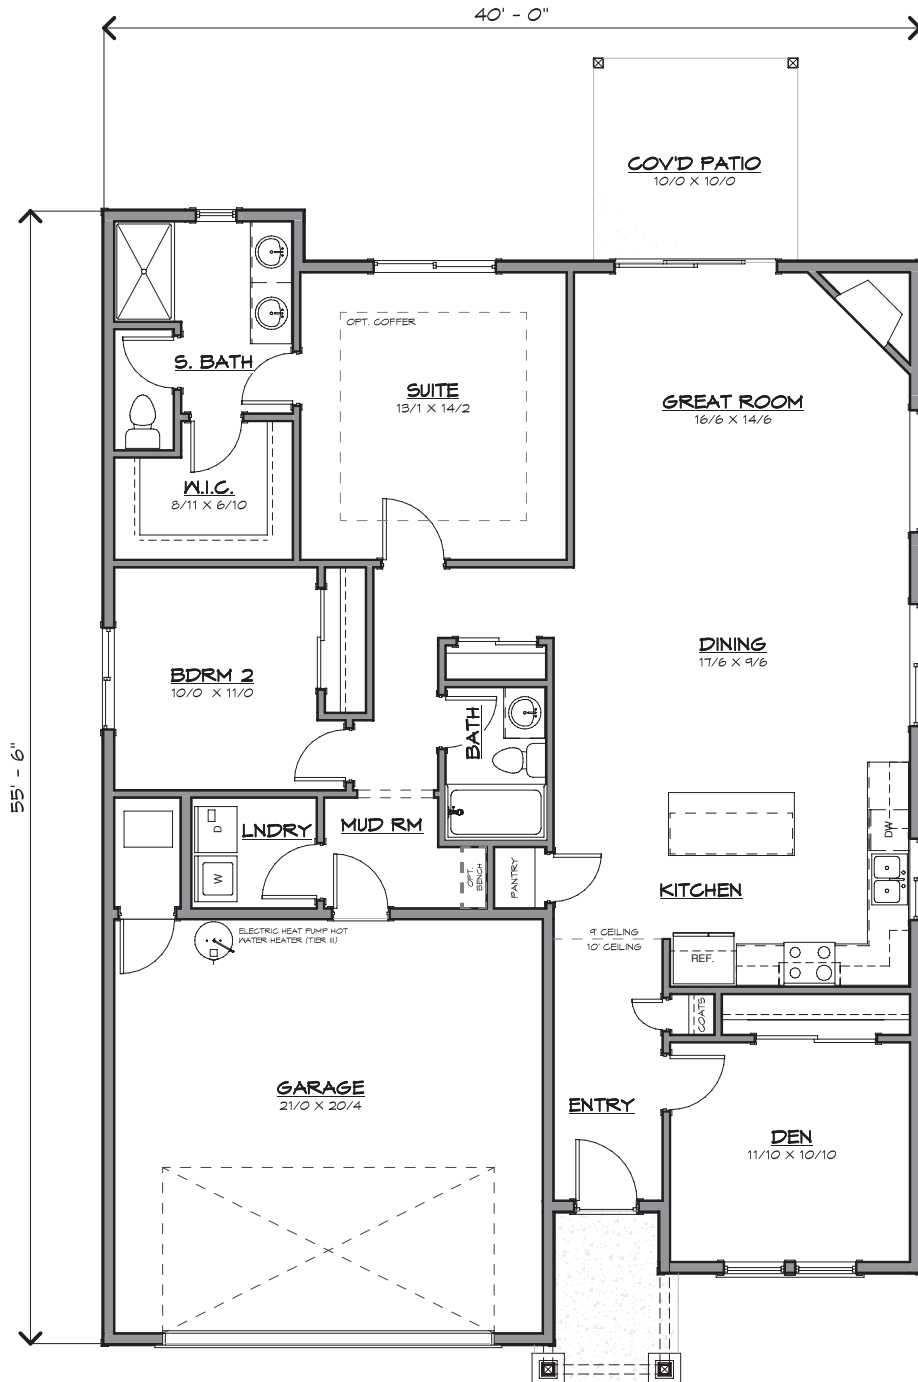

GENERATION HOMES
N O R T H W E S T

The Harmony

1612

- 2021 Building Excellence Award "Best New Home 750k-1M"
- 2021 New Homes Tour "Best of Show Under 750k"
- 2021 Clark County BIA Building "Excellence Award"
- 2021 Parade of Homes "Industry Choice" and "People's Choice" Award
- 2019 Building Excellence Award "Best New Home \$800k-\$1M"
- 2018 New Homes Tour "Most Livable Floor Plan"

GENERATION HOMES
N O R T H W E S T

Total SqFt: 1612

Bedrooms: 3

Bathrooms: 2

Garage: 2-car

All content ©Generation Homes Northwest LLC.

All rights reserved. Reproduction without the express written consent of the copyright owner is prohibited. All measurements, dimensions and floor plans are subject to change. Renderings may show optional features.