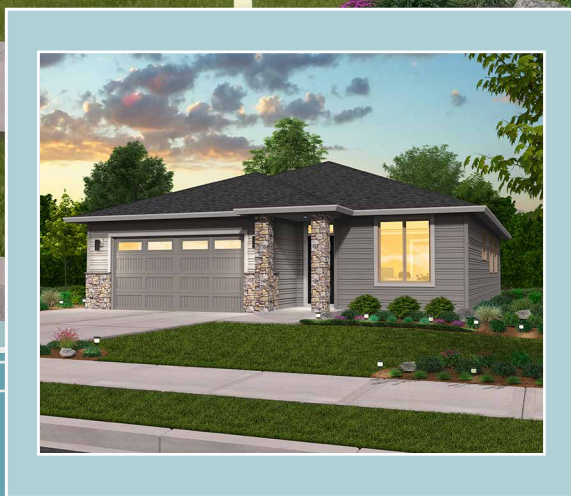

GENERATION HOMES
N O R T H W E S T

The Harmony

1612

- 2021 Building Excellence Award "Best New Home 750k-1M"
- 2021 New Homes Tour "Best of Show Under 750k"
- 2021 Clark County BIA Building "Excellence Award"
- 2021 Parade of Homes "Industry Choice" and "People's Choice" Award
- 2019 Building Excellence Award "Best New Home \$800k-\$1M"
- 2018 New Homes Tour "Most Livable Floor Plan"

GENERATION HOMES
N O R T H W E S T

Total SqFt: 1612

Bedrooms: 3

Bathrooms: 2

Garage: 2-car

All content ©Generation Homes Northwest LLC.

All rights reserved. Reproduction without the express written consent of the copyright owner is prohibited. All measurements, dimensions and floor plans are subject to change. Renderings may show optional features.